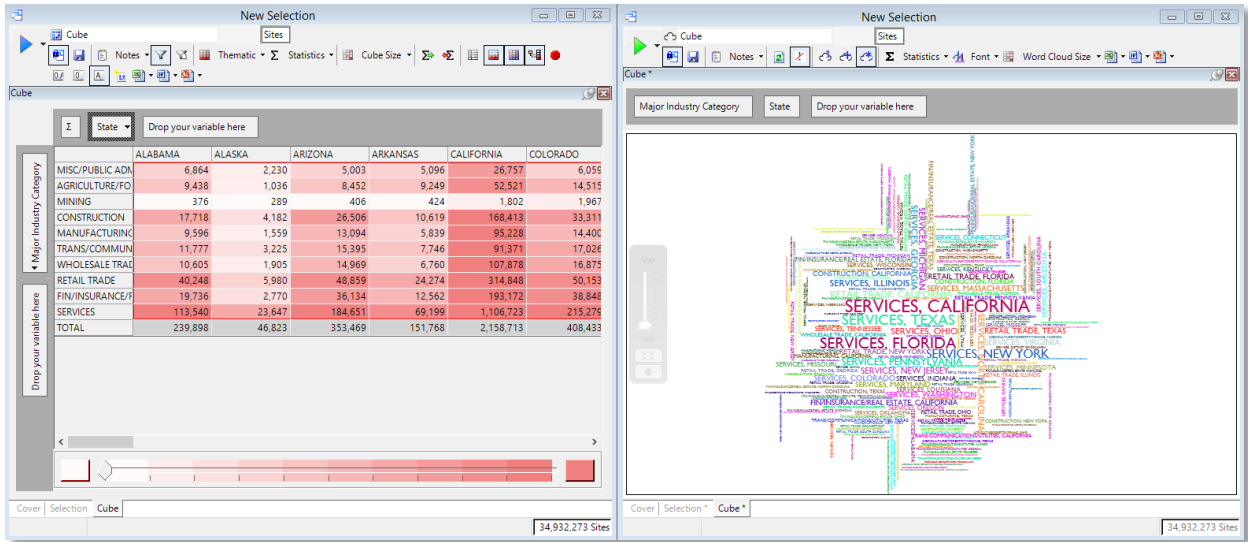

*Cubes: Switching Between
Cube-Based Visualisations*

2016 Q2

Summary

Visualisations based upon Cubes can now be easily converted into many other Cube based visualisations.

A number of tools in FastStats are based upon Cubes. It is now possible in many cases to switch between these cube based views if you so wish. The tools that are affected are the Cube, Tree, Venn, Word Cloud, Map and Charting. See below for a list of the switching options for each tool.

To currently switch between views:

- Right click on the drag handle icon of the view you wish to switch and drop on the workspace (or on the ribbon bar if you are working in a maximised view)
- A pop up menu will appear with the **Convert** options available for that tool
- Click on the appropriate option and a new window will appear with that view being displayed

Visualisation Tool

Cube

Tree

Venn

Word Cloud

Map

Charting

Convert to... Options